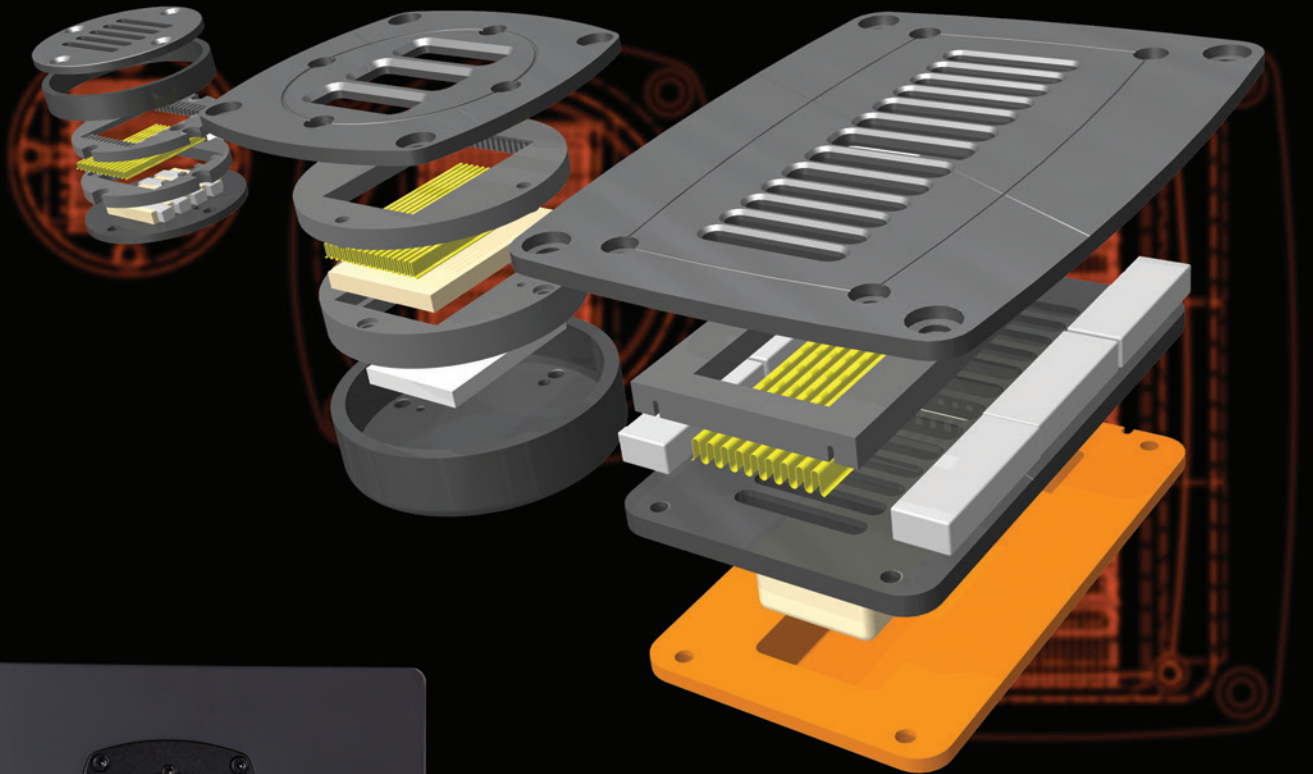

# A Sweeter Tweeter

Air Motion Transformer Technology

eve audio  
www.eve-audio.com

The **EVE Audio SC207** hits the sweet spot for project and professional studios with an air motion transformer (A.M.T.) tweeter, 7" fiberglass SilverCone woofer, built-in DSP and the most efficient bass port on the market for critical high-resolution audio listening.

The **next-generation A.M.T. tweeter** is a leap forward in sophisticated driver technology. A stiffer folded ribbon diaphragm coupled with wider front slots and a larger magnet in an ultra-precise housing provides higher output with less coloration, lower distortion and a wider useable frequency range up to 40kHz.

The result is **true high-resolution audio** that you can trust, mix after mix.